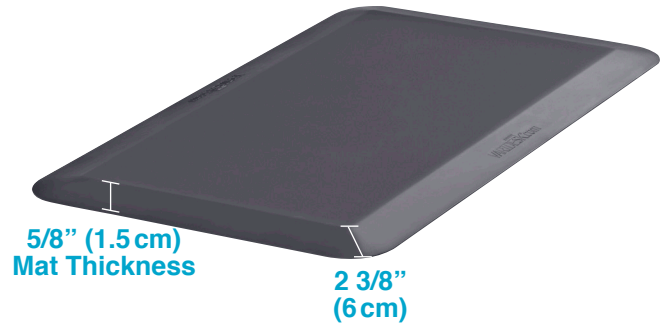

The perfect companion accessory to your VARIDESK, this durable standing desk mat cushions and supports your feet, knees, hips, and back as you work. The 5/8" (1.5 cm) high-density core provides long-lasting support.

PRODUCT SPECIFICATIONS

Product Measures
34"(W) x 20"(D)
86 cm(W) x 51 cm(D)

Beveled, No-Curl Edges, and
Durable, High-Density Core

Supports Feet, Knees, Hips, and Back

20"
(51 cm)

34"
(86 cm)

5/8" (1.5 cm)
Mat Thickness

2 3/8"
(6 cm)